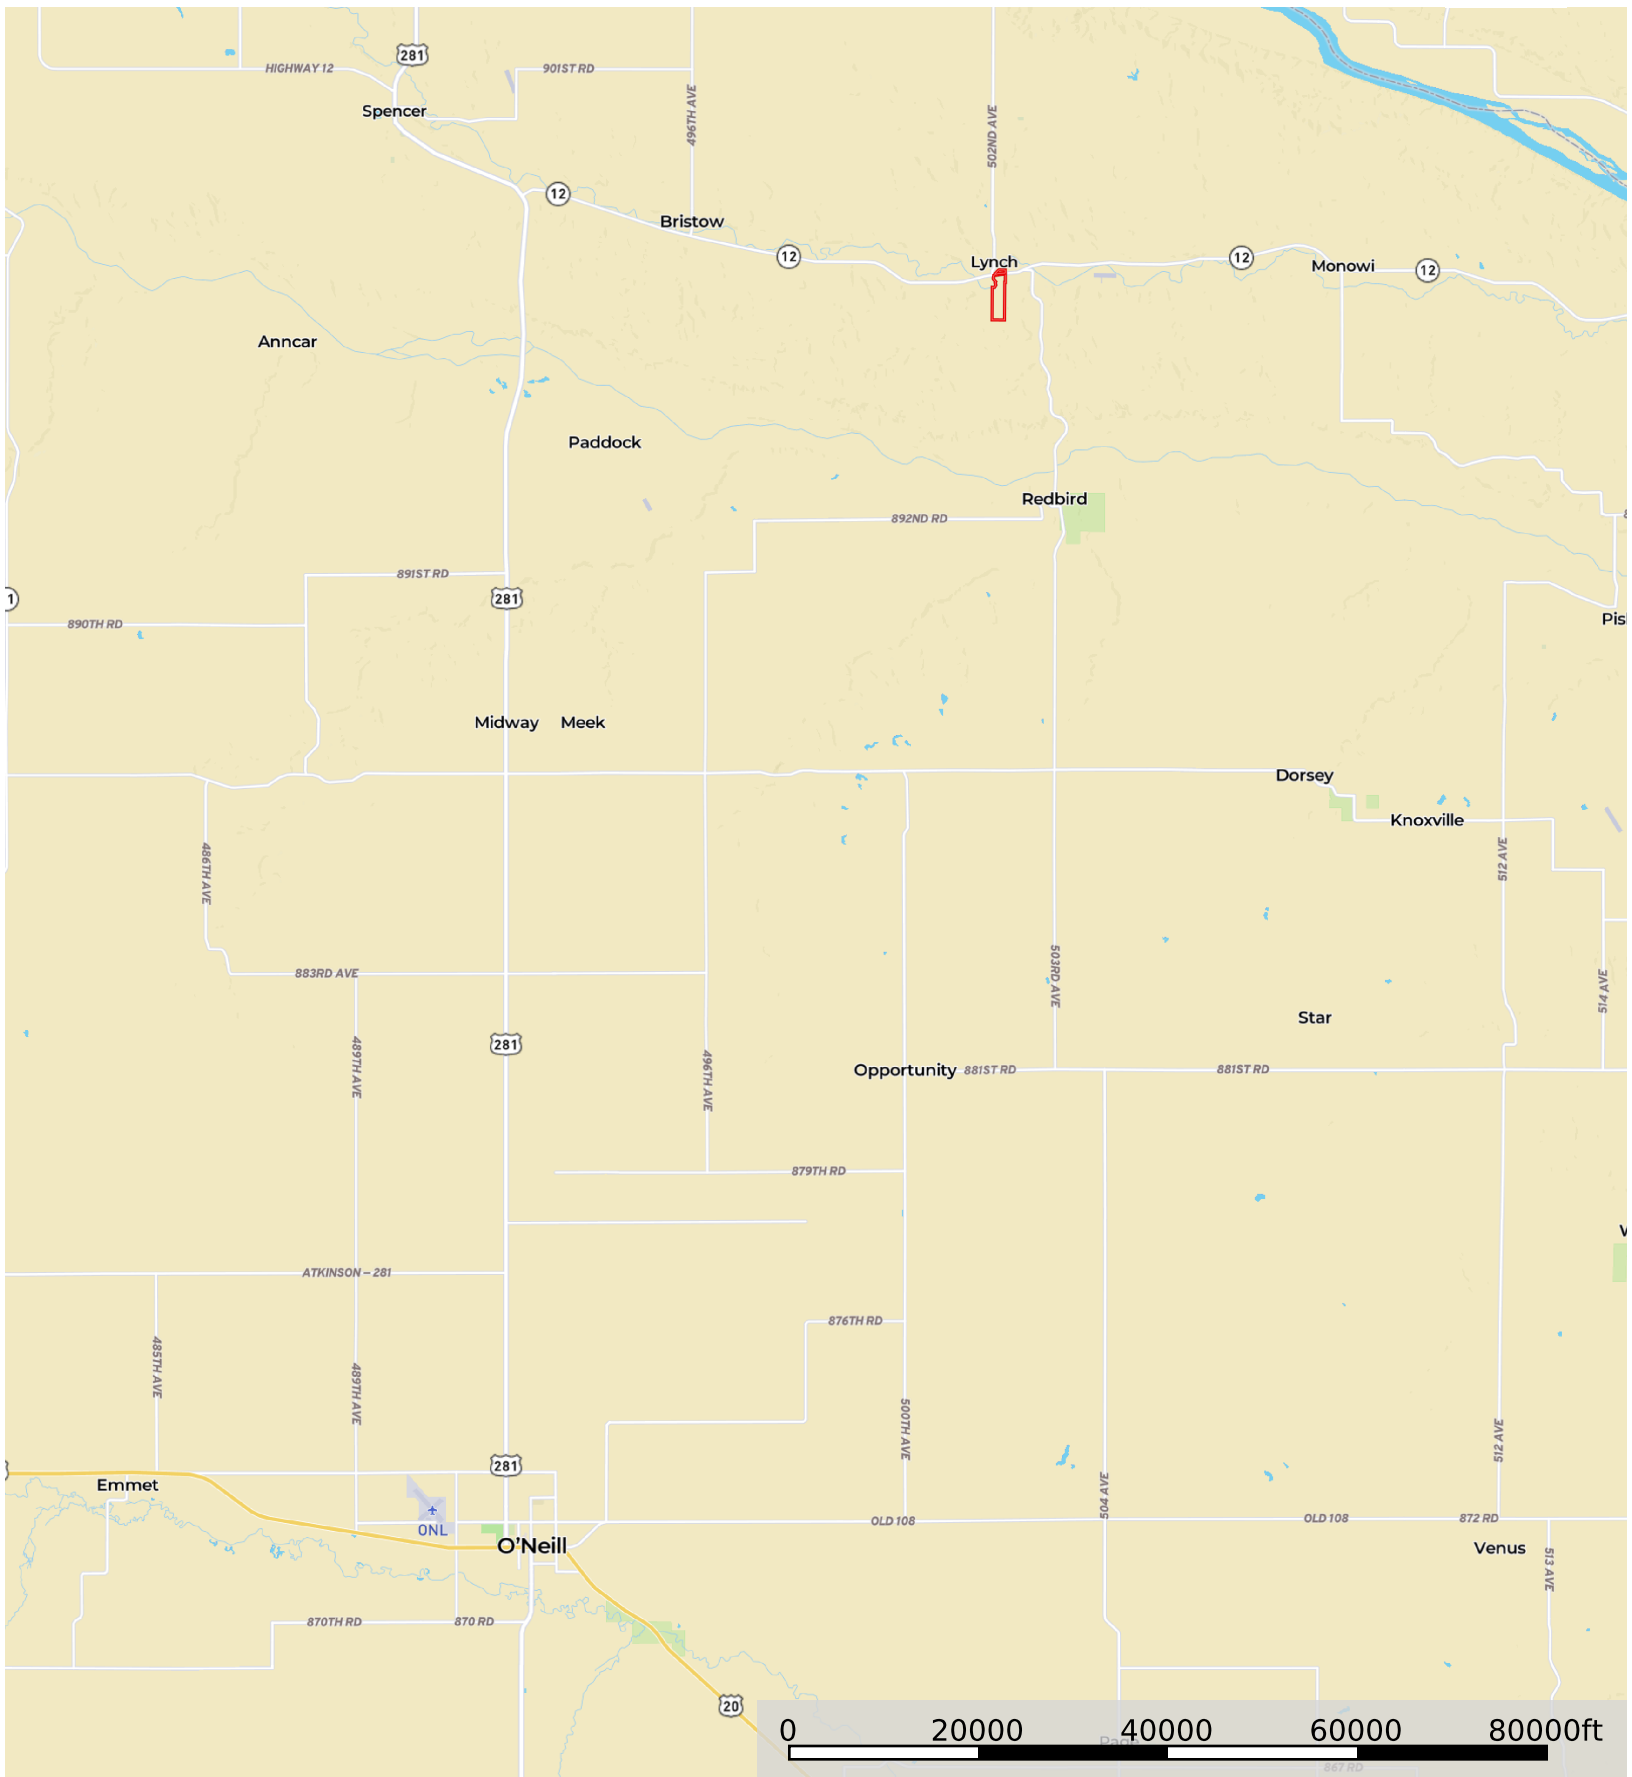

140.72 +/- Boyd County, NE

Nebraska, AC +/-

 Boundary